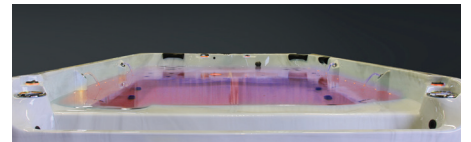

Wellness Infinity

The World's First and Only Infinity Edge Swim Spa.

The Wellness Infinity is the only Swim Spa available with an Infinity Edge. Now, for the first time ever, you can become completely immersed into your environment without a restricting visual barrier. This improved experience produces the feeling of swimming freely in an open body of water such as a lake, ocean, river or stream. No other Swim Spa on earth can provide the same unique experience.

Get the invigorating feeling of complete freedom from a barrier-free view over water surface in swim lane. Zero water displacement. Largest skimmer. Infinity's powerful River Jets.

WELLNESS INFINITY | SWIM SPA

SPECIFICATIONS

Seating 4 Seats + Swim Area
Capacity 5200L | 1371 US Gal
Dimensions 161 x 90 x 53 in
408 x 229 x 135 cm

33 JETS | 2 RIVER JETS

- + RESISTANCE EXERCISE BANDS
- + ROW BARS (2)
- + SWIM TETHER ANCHOR PLATE

PUMPS NA 2x 4HP + 5HP
INT 3x 5HP SF

Exercise Equipment Ready
Your Wellness II Swim Spa comes ready to attach exercise bands and row bars.

Luxury Trillum Massage Jets
Powerful and stylish. Luxury Trillum Jets thread into the spa have a beautiful stainless steel ring design.

Lit River Jets
Creates a powerful current to swim against with a lit target to keep consistent positioning
(Lighting Package Required)

Hydro Cyclonic Filtration
Commercial-grade pressurized filtration is 83% Faster and 20% more efficient than standard skim filtration.